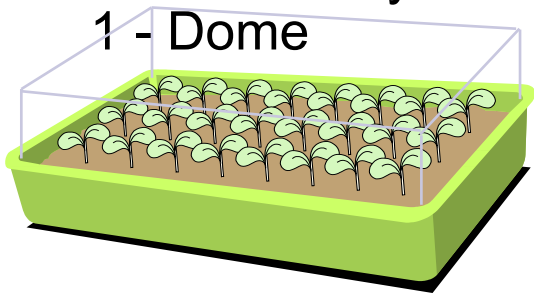

## seed starting kit

- 1 - 72 count cell insert w/soil
- 1 - Dome tray
- 1 - Dome

MAKES STARTING SEEDS  
INDOORS A SNAP!

Only **\$5.99!!**

  
**SUBURBAN**  
lawn & garden Inc.

105<sup>th</sup> & Roe

135<sup>th</sup> & Wornall